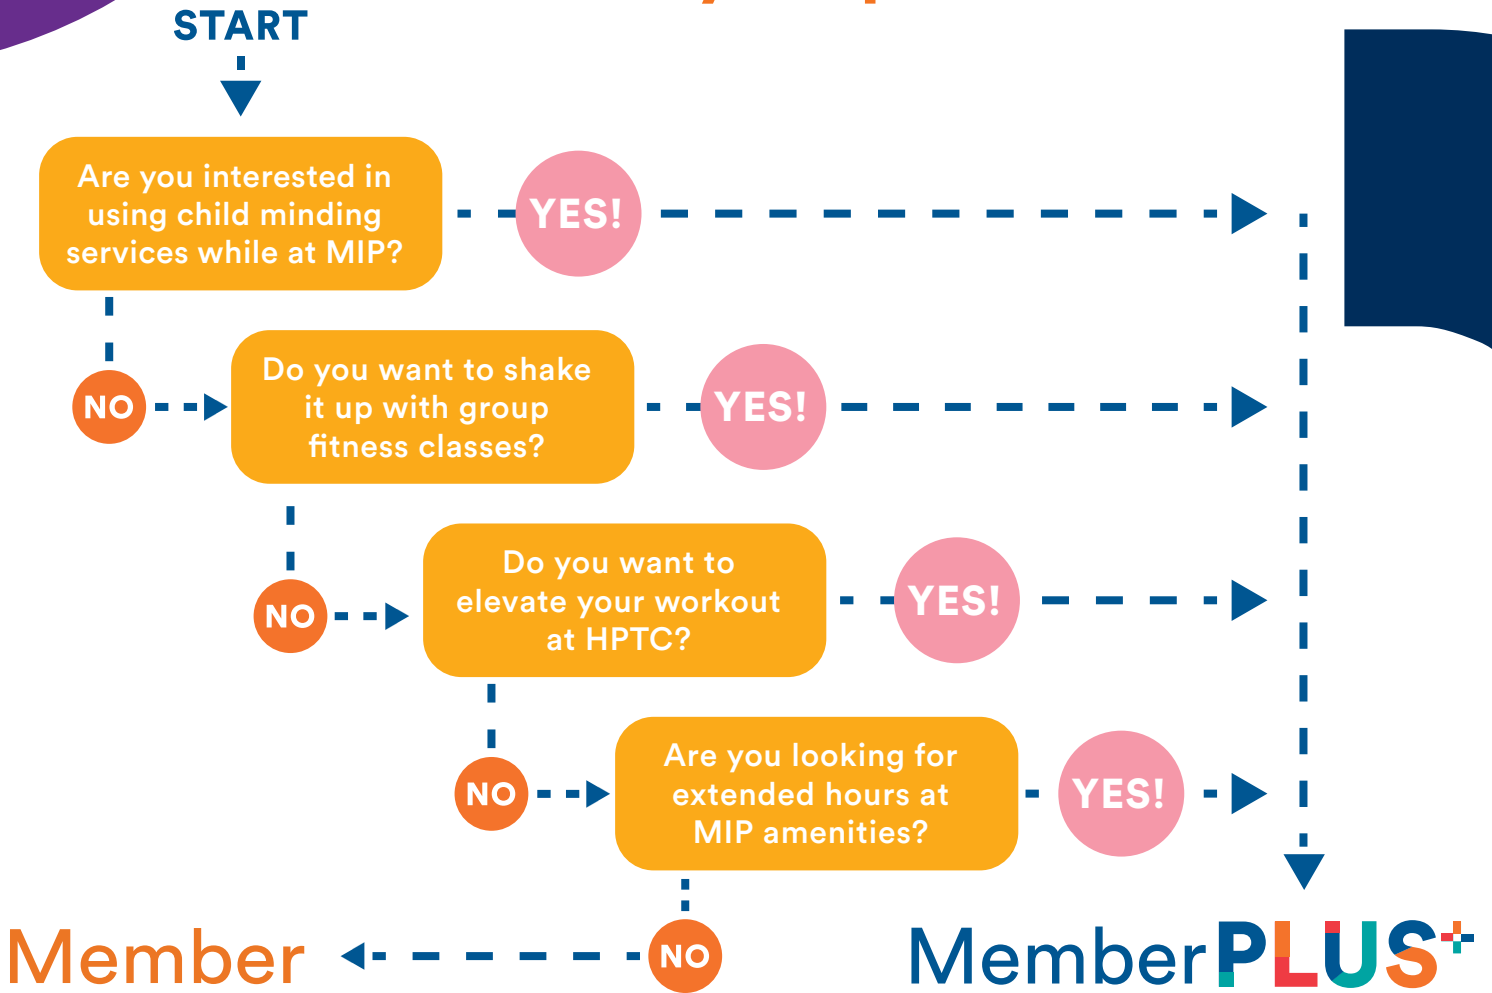

Choose your path.

Membership pricing.

*The continuous payment option is an easy pre-authorized solution for automatic monthly payments.

Member	Continuous*	Annual
	Billed Monthly	Billed Annually
CHILD (3-12)	$33	$329
YOUTH/ SENIOR	$44	$479
ADULT (18-54)	$64	$709
FAMILY (1 ADULT OR 2 ADULTS)	$119	$1299
VINTAGE (80+)	Complimentary	Complimentary

Member PLUS+	Continuous*	Annual
	Billed Monthly	Billed Annually
CHILD (3-12)	NA	NA
YOUTH/ SENIOR	$64	$714
ADULT (18-54)	$97	$1029
FAMILY (1 ADULT OR 2 ADULTS)	$157	$1734

Prices are exclusive of GST.